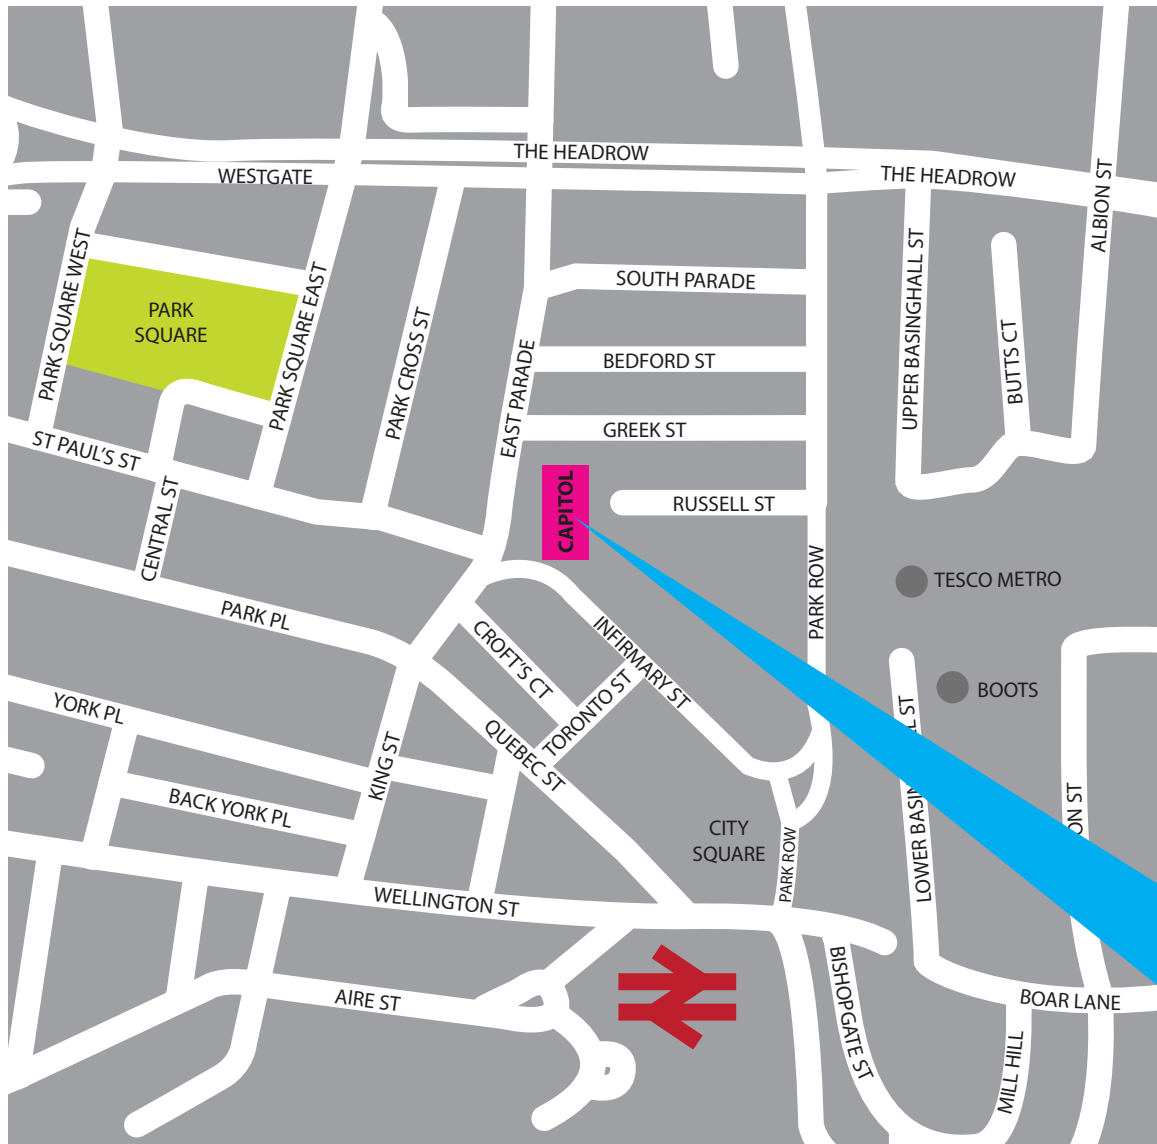

Directions

Quod North is based in Bond Court, conveniently located in the centre of Leeds and readily accessible by both public transport and road.

By Train

Quod North is less than 5 minutes walk from Leeds Station. Walk past the ticket office to the station's Wellington Street exit. Cross Wellington and Quebec Streets to walk across City Square with Restaurant Bar and Grill and Loch Fyne on your left. Cross Infirmary Street and turn left, turning right before Pret and entering Bond Court. The entrance to Capitol is on your left.

By Car

Bond Court is a pedestrianised square. There is metered on street parking on Russell Street (postcode: LS1 5PT) which is accessed from Park Row. The closest multi-storey car park is Q-Park Albion Street (postcode: LS1 5JS) located a 2 minute walk away on the opposite side of Park Row. Access to the car park is off the Headrow via Albion Street.

**Quod North
Capitol
Bond Court
Leeds LS1 5PT
0113 245 1243**